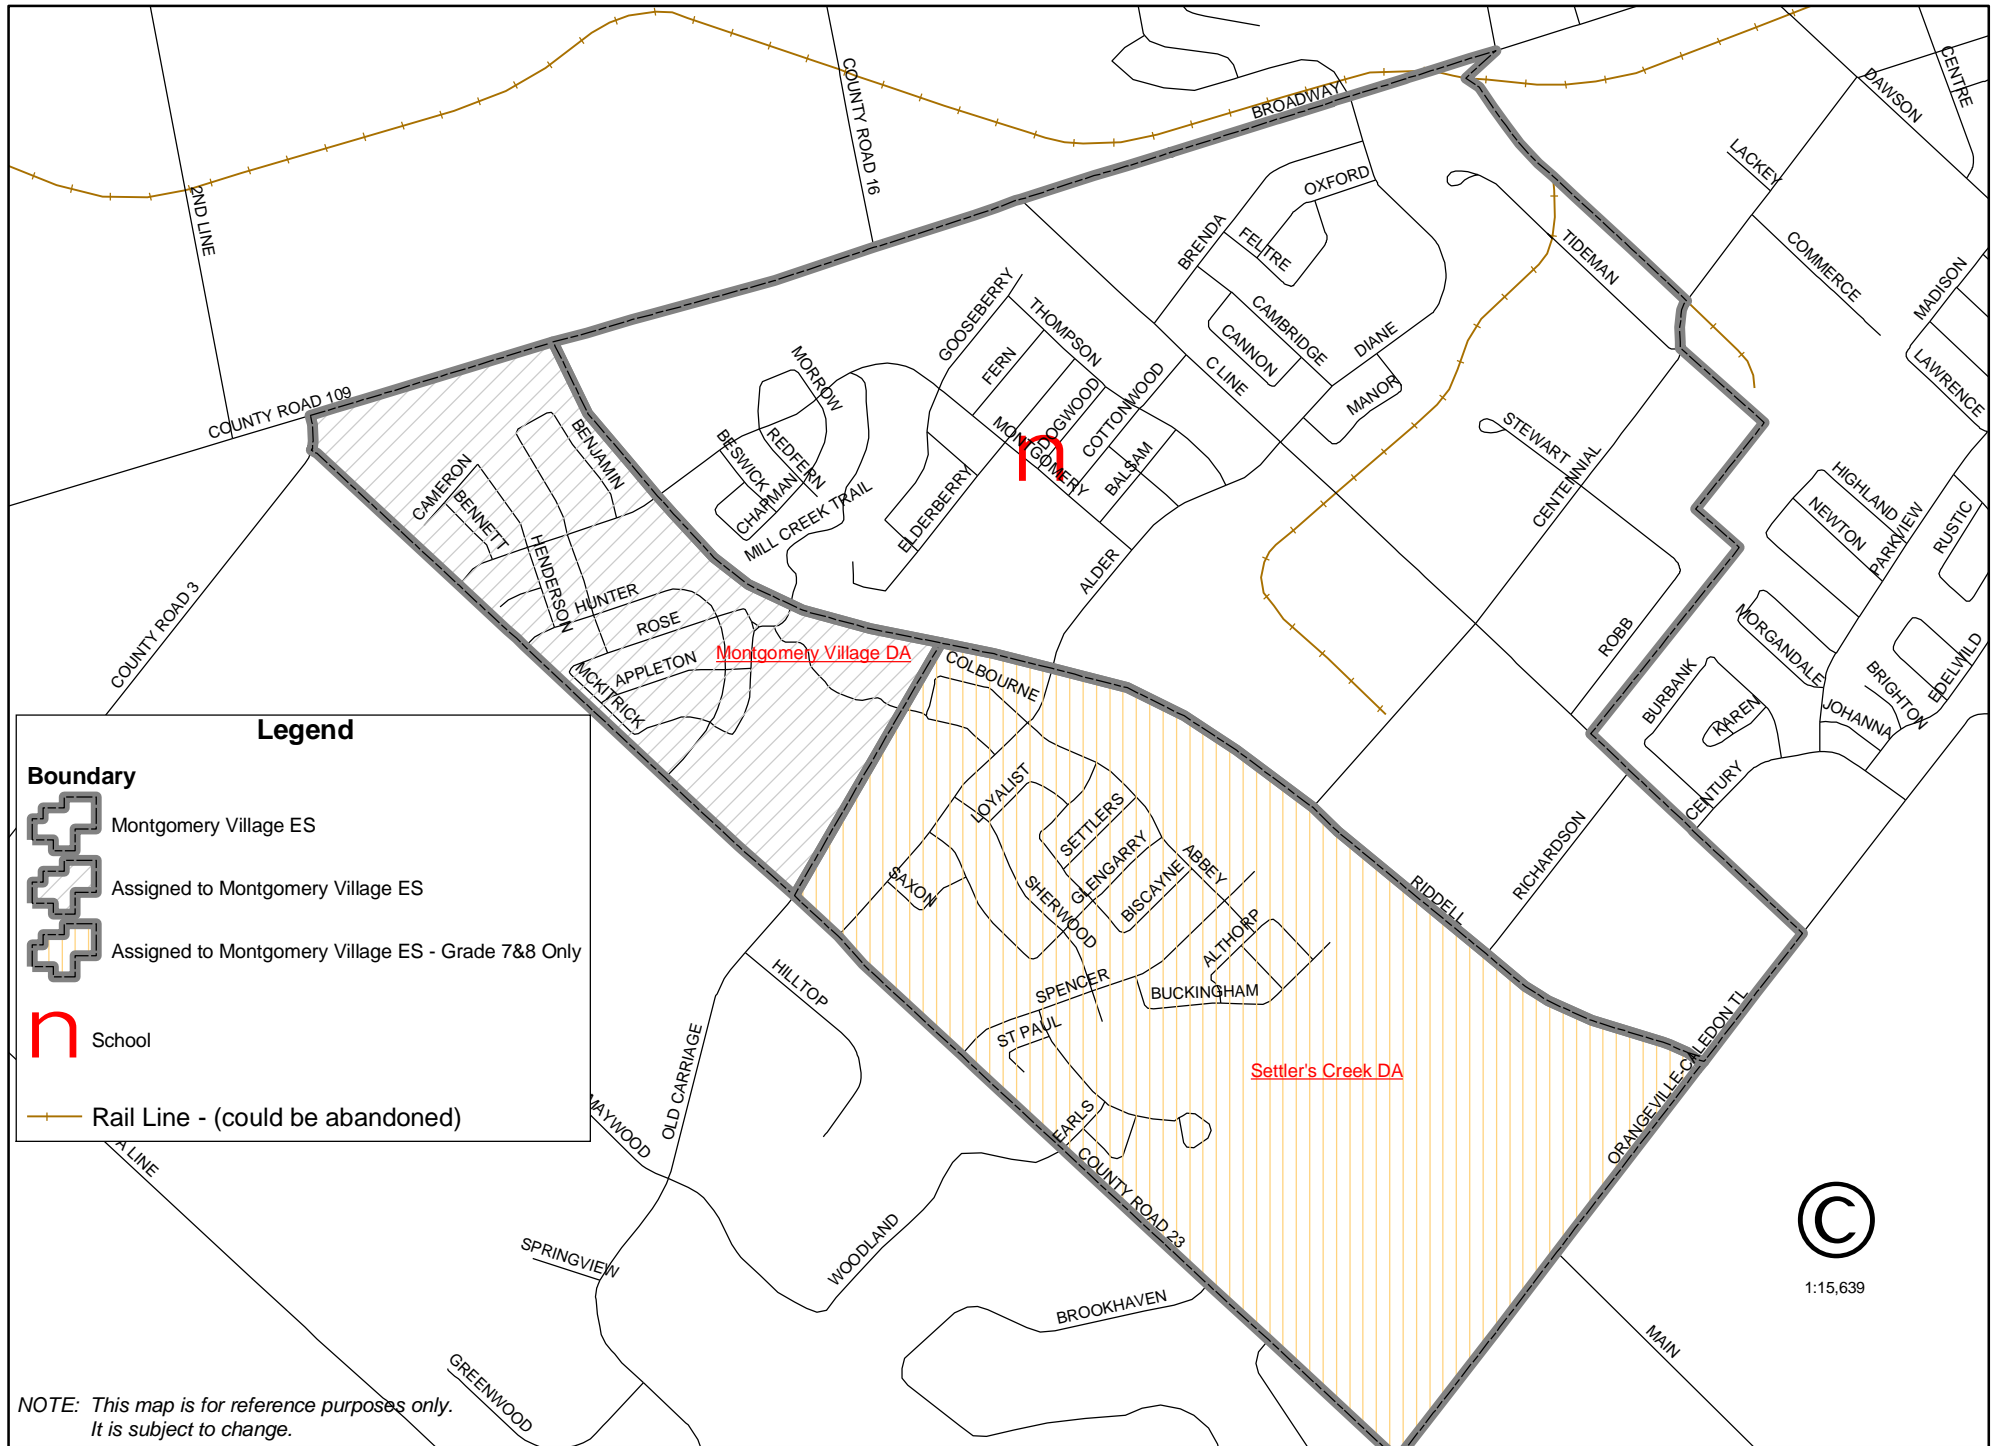

# Montgomery Village PS K - 8 Attendance Area (effective Sept/05)

## Legend

### Boundary

-  Montgomery Village ES
-  Assigned to Montgomery Village ES
-  Assigned to Montgomery Village ES - Grade 7&8 Only
-  School
-  Rail Line - (could be abandoned)

NOTE: This map is for reference purposes only.  
It is subject to change.